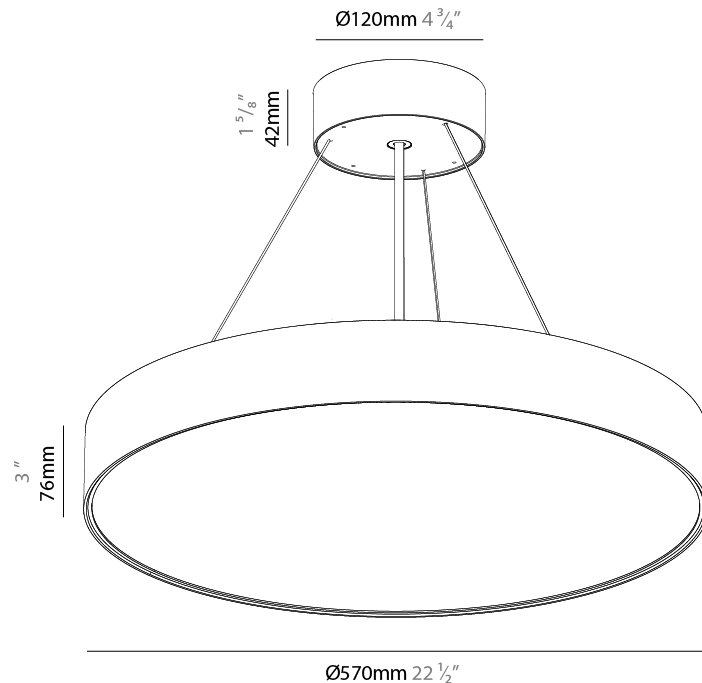

GENERAL

Series: Sign EVO
Partner: Prolicht
Division: Architectural
Installation: Suspension
Product Type: Pendant
Mounting Location: Ceiling
Light Distribution: Direct

PHYSICAL

Shape: Round
Diameter (mm): 570
Diameter (in): 22 7/16
Height (mm): 82
Height (in): 3 3/4
Weight (kg): 6.5
Diffuser: PMMA - Opal / Microprism / Clear Microprism
Fixture Finish: SSR / BKV / CWI / CRY / HAB / UFT / ITA / RUA / FTG / MYG / LOD / PUS / FRO / FUP / KIA / POP / BLS / SPG / MEY / GOH / CHC / COM / ABZ / JAG / OBR / MOS / ROR
Fixture Material: PMMA / Extruded Aluminum / Steel
Cable Details: 2000mm or 6000mm Transparent Cable

ELECTRICAL

Lamp Type: LED (Zhaga Standard)
Input Wattage (W): 53.1
Total Output Wattage (W): 48.2
Dimming: DALI Dimming / MATTER Dimming
Driver Included: Yes
Driver Location: Integrated
Driver Type: Constant Current - Universal
Driver Class: Class 2
Input Voltage (V): 120
Constant Current (MA): 350mA

LED

Color Temperature (°K): 2700-6500 Tunable White
Max. Delivered Lumen (lm): Max 7784
Nominal Lumen (lm): Mxa 8870
CRI: >90 CRI
Lamp Life (hrs): 50000

OPTICAL

RATINGS AND CERTIFICATIONS

Certified By: Certified for North American Standards
IP rating: IP40

PROJECT
TYPE
SPECIFIER
QUANTITY
DATE